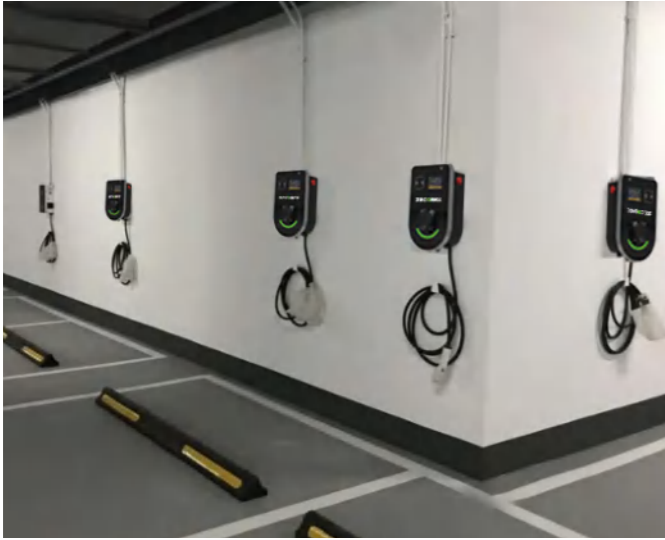

Project Cases